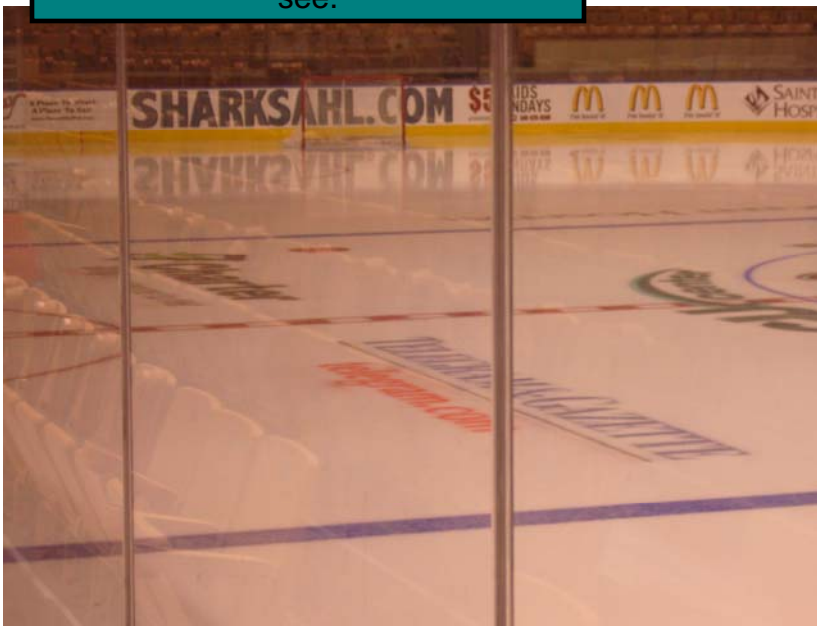

THE BOARDS

The boards are more cohesive than they were prior to the renovations.

This aspect was a cosmetic renovation as well as one that will provide better quality of play for the Sharks!

A plastic molding has been inserted where the dasher meets the boards for a sleeker look.

Another major renovation is where the ice meets the boards. This new enhancement allows the puck to sail along the boards more smoothly, offering a much more “true” bounce.

From a spectator’s perspective, the biggest change is in the corners – the game is now much easier to see.